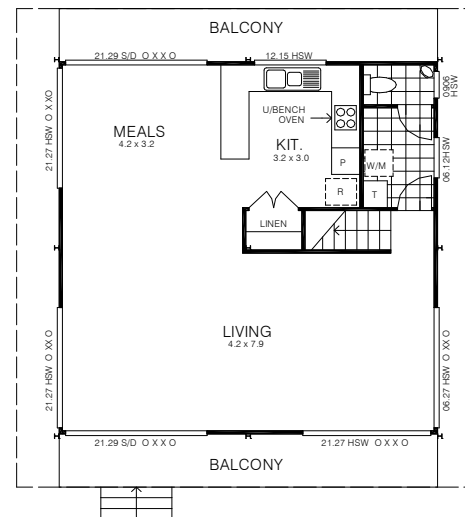

THE COOLUM

Design	Storey	Area (not including garage)	Area (including garage)
Coolum	Double	172.8m ² 18.6sq	216m ² 23.2sq

FEATURES

- 3 Bedrooms
- Outdoor deck off every room
- Windows all round
- Huge living/meals/kitchen with balcony
- Large master bedroom with WIR
- Curved ceilings

 **FIRST FLOOR**

 **SECOND FLOOR**