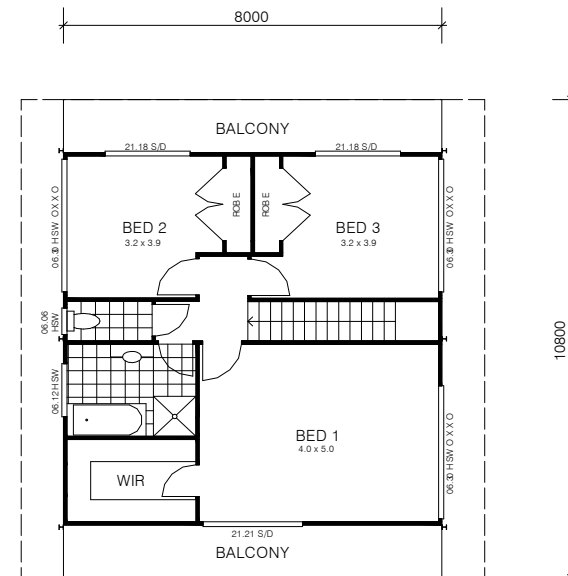

THE COOLUM

Design	Storey	Area (not including garage)	Area (including garage)
Coolum	Double	172.8m ² 18.6sq	216m ² 23.2sq

FEATURES

- 3 Bedrooms
- Outdoor deck off every room
- Windows all round
- Huge living/meals/kitchen with balcony
- Large master bedroom with WIR
- Curved ceilings

 **FIRST FLOOR**

 **SECOND FLOOR**