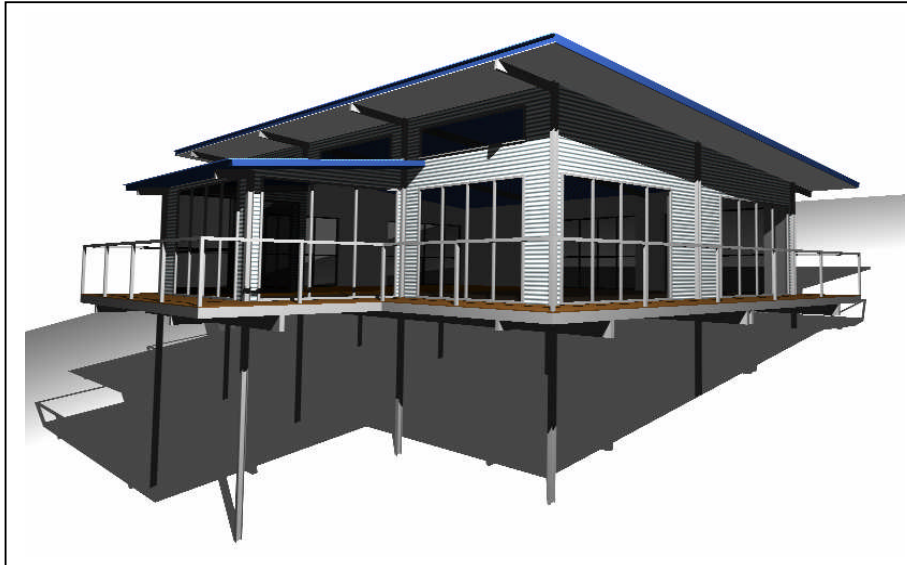

THE OUTLOOK

Design	Storey	Area (not including garage)	Area (including garage)
Outlook	Single	182.2m ² 19.6sq	225.4m ² 24.25sq

FEATURES:-

- 3 bedrooms
- 360 degrees of decking
- Windows all round
- Huge living/meals/kitchen with balcony
- Large master bedroom with ensuite & WIR